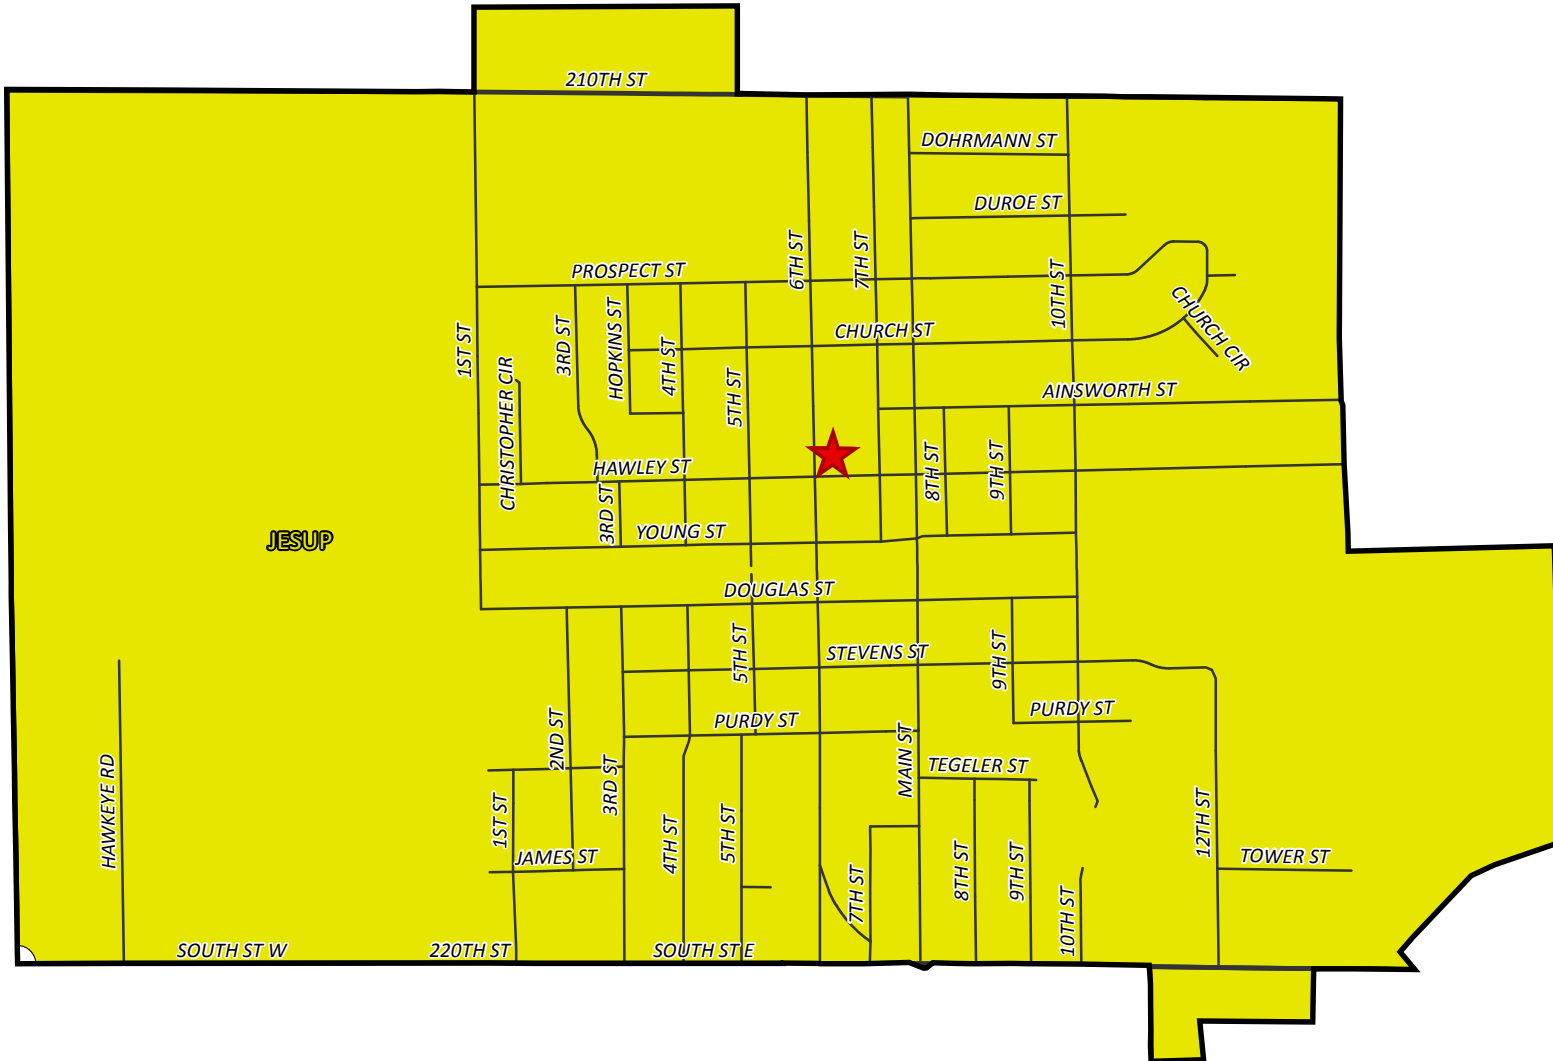

# Buchanan County, Precincts: Jesup

-  Polling Location
-  Sections
-  Jesup (City of Jesup)  
Presbyterian Church  
643 6th St, Jesup, IA 50648

Buchanan County, Iowa

Map Scale: 1:14,000