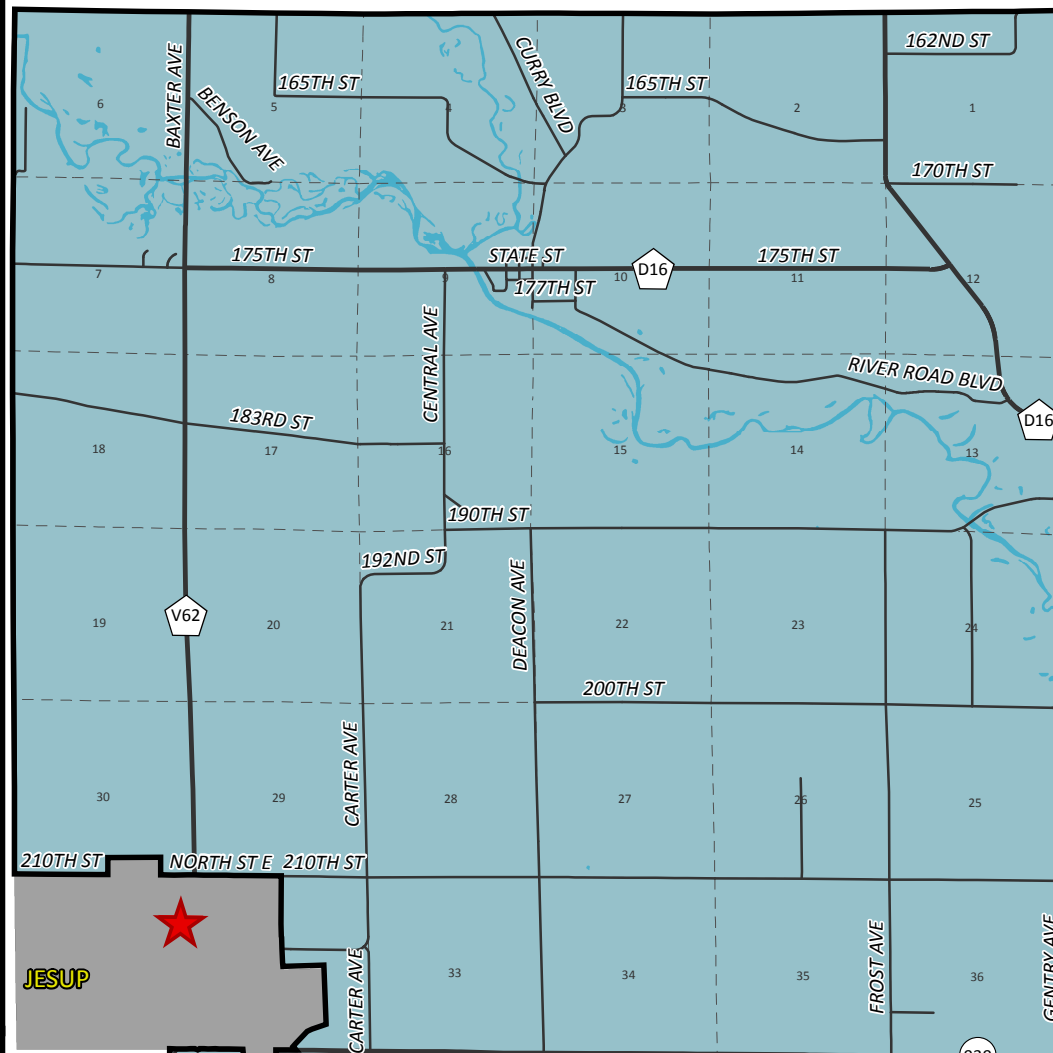

# Buchanan County, Precincts: Perry-Westburg

★ Polling Location

--- Sections

Perry-Westburg (Perry & Westburg Twps)  
First United Methodist Church  
455 6th St, Jesup, IA 50648

Buchanan County, Iowa

Map Scale: 1:70,000

1 inch on the map = 1.10 miles on the ground

JESUP