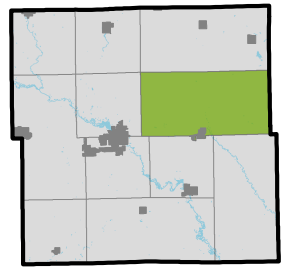

Buchanan County, Precincts: Winthrop

★ Polling Location

--- Sections

Winthrop (Byron & Fremont Twps, Winthrop)
St Patrick's Parish Center
544 1st St S, Winthrop, IA 50682

Buchanan County, Iowa

Map Scale: 1:72,000

1 inch on the map = 1.14 miles on the ground