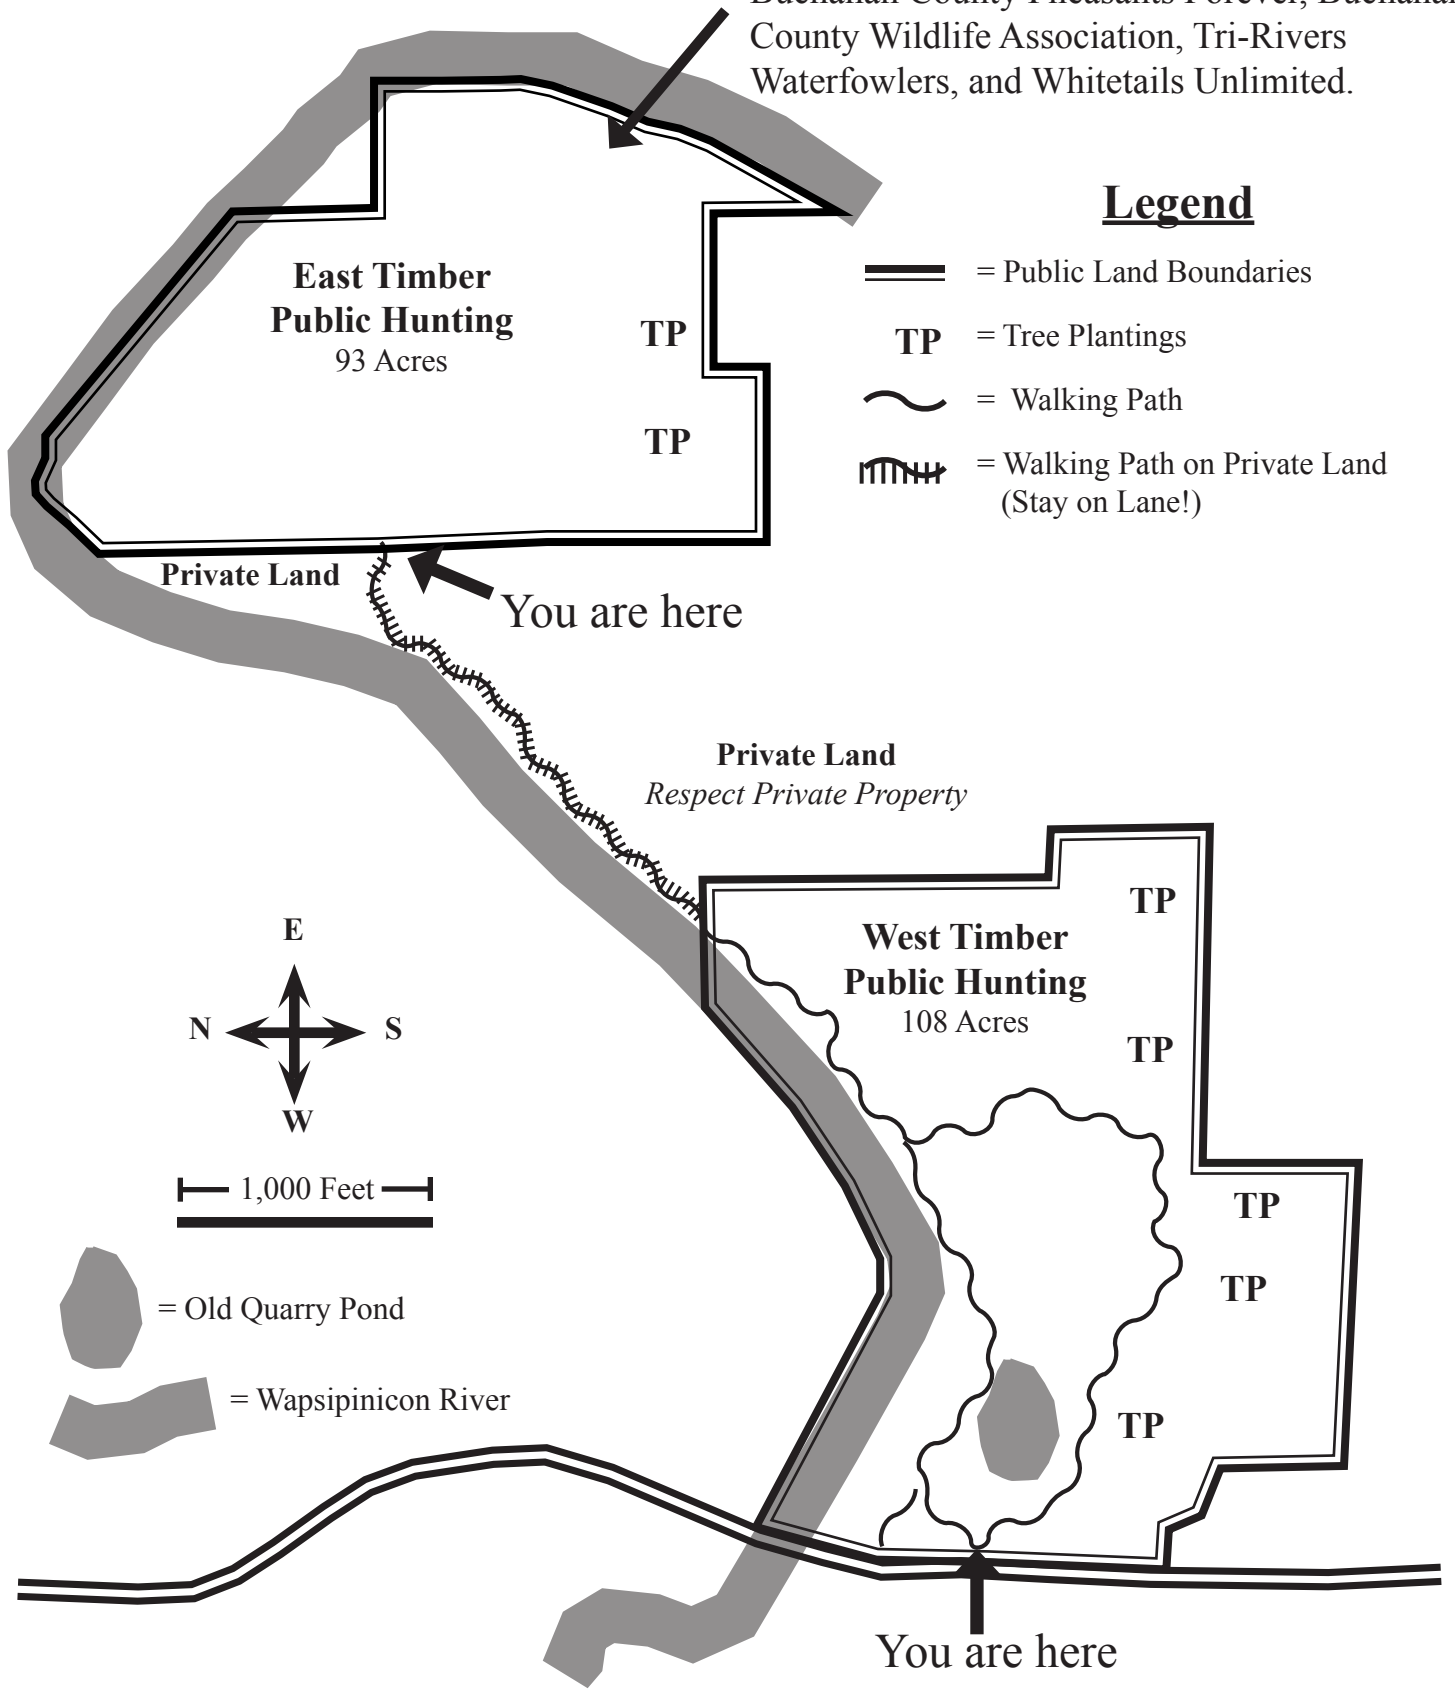

Guy Grover Timber and Tree Plantings

Public Hunting, Fishing, and Nature Appreciation

Donated by Guy and Shirley Grover

East 15 Acres acquired with donations from Buchanan County Pheasants Forever, Buchanan County Wildlife Association, Tri-Rivers Waterfowlers, and Whitetails Unlimited.

Managed by Buchanan County Conservation Board

Guy Grover Timber and Tree Plantings

Public Hunting, Fishing, and Nature Appreciation

Donated by Guy and Shirley Grover

East 15 Acres acquired with donations from Buchanan County Pheasants Forever, Buchanan County Wildlife Association, Tri-Rivers Waterfowlers, and Whitetails Unlimited.

Managed by Buchanan County Conservation Board