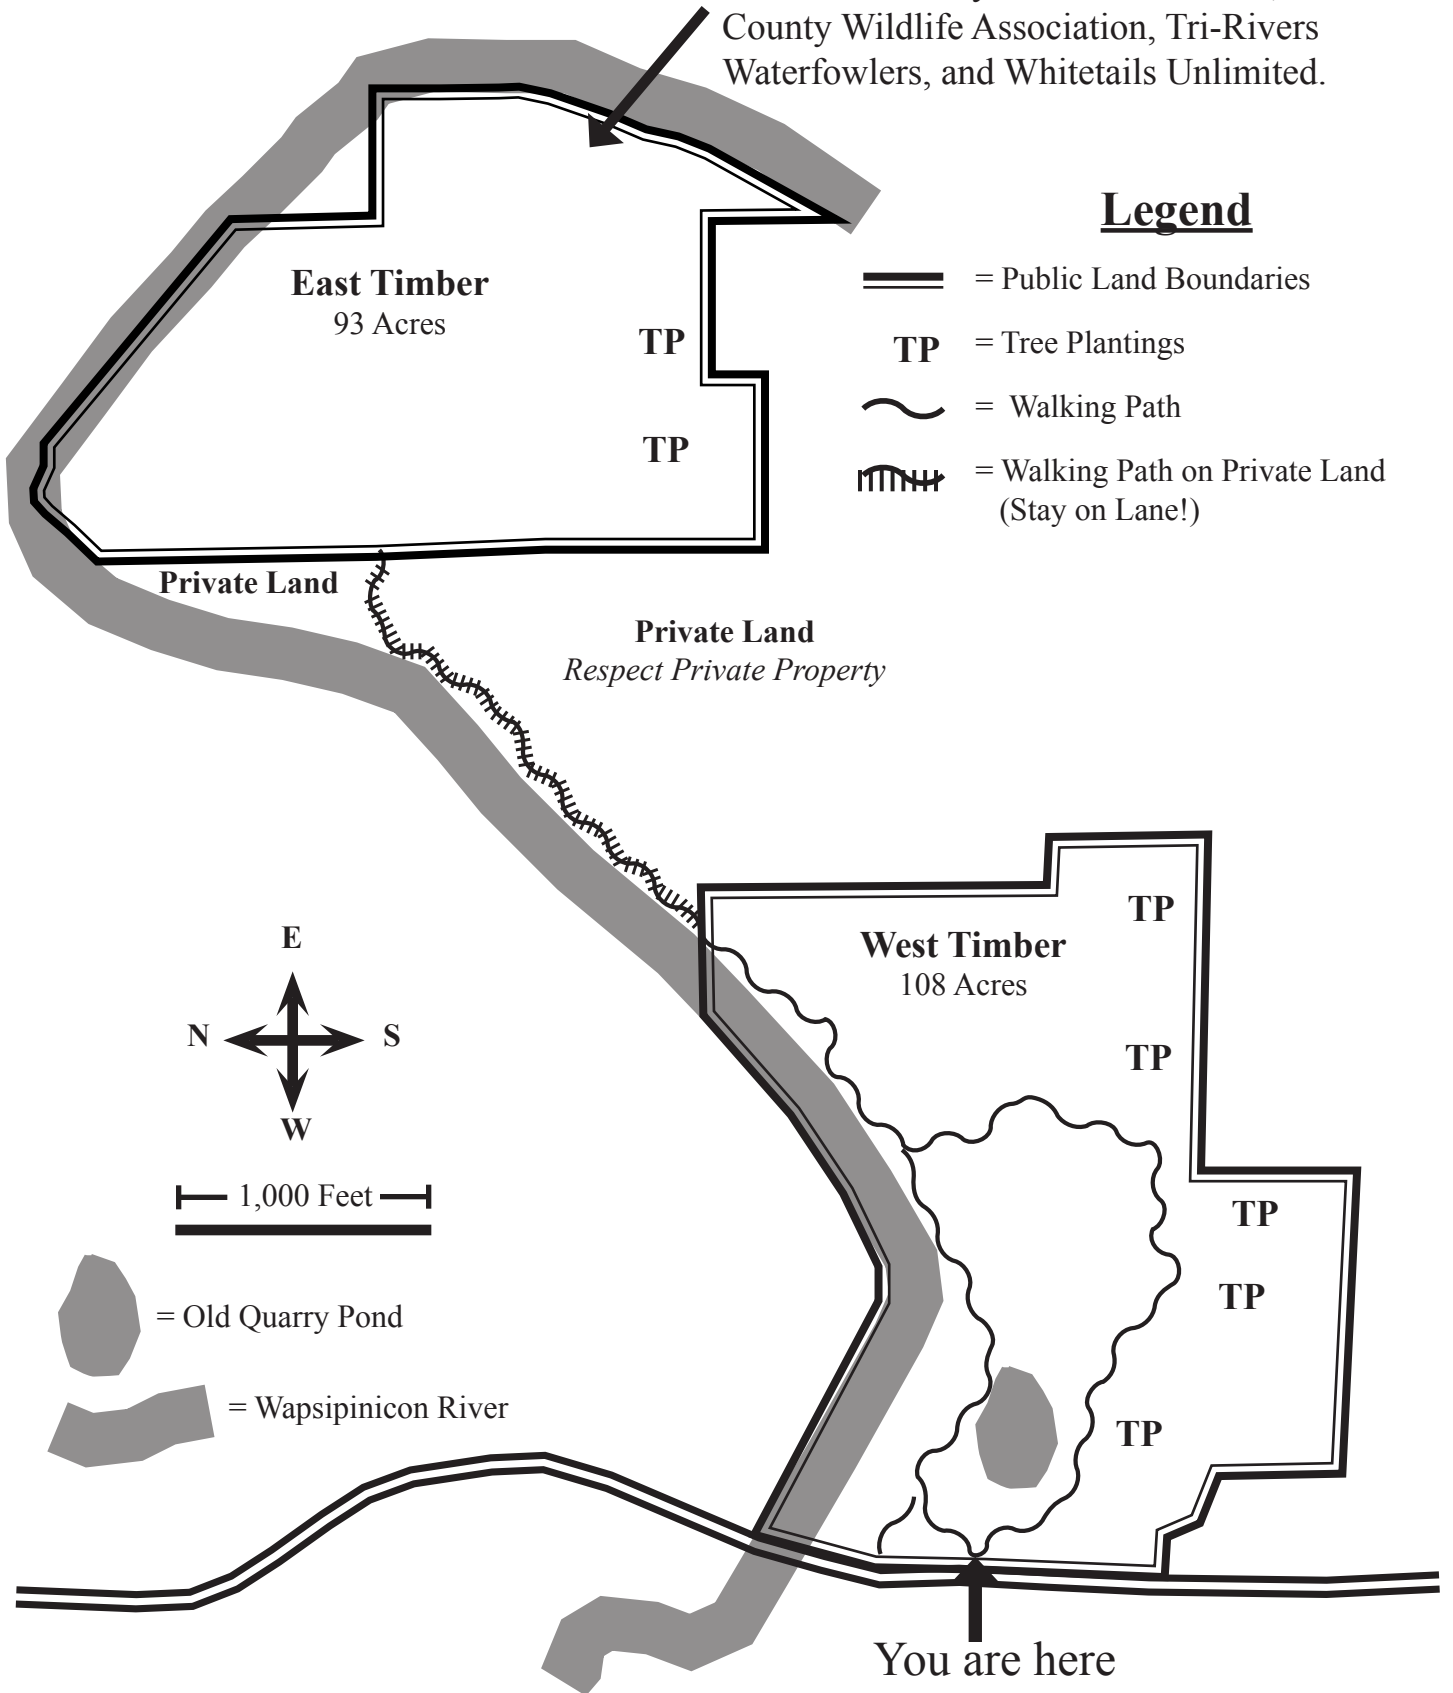

Guy Grover Timber and Tree Plantings

Public Hunting, Fishing, and Nature Appreciation

Donated by Guy and Shirley Grover

East 15 Acres acquired with donations from Buchanan County Pheasants Forever, Buchanan County Wildlife Association, Tri-Rivers Waterfowlers, and Whitetails Unlimited.

Managed by Buchanan County Conservation Board

Guy Grover Timber and Tree Plantings

Public Hunting, Fishing, and Nature Appreciation

Donated by Guy and Shirley Grover

East 15 Acres acquired with donations from Buchanan County Pheasants Forever, Buchanan County Wildlife Association, Tri-Rivers Waterfowlers, and Whitetails Unlimited.

Managed by Buchanan County Conservation Board